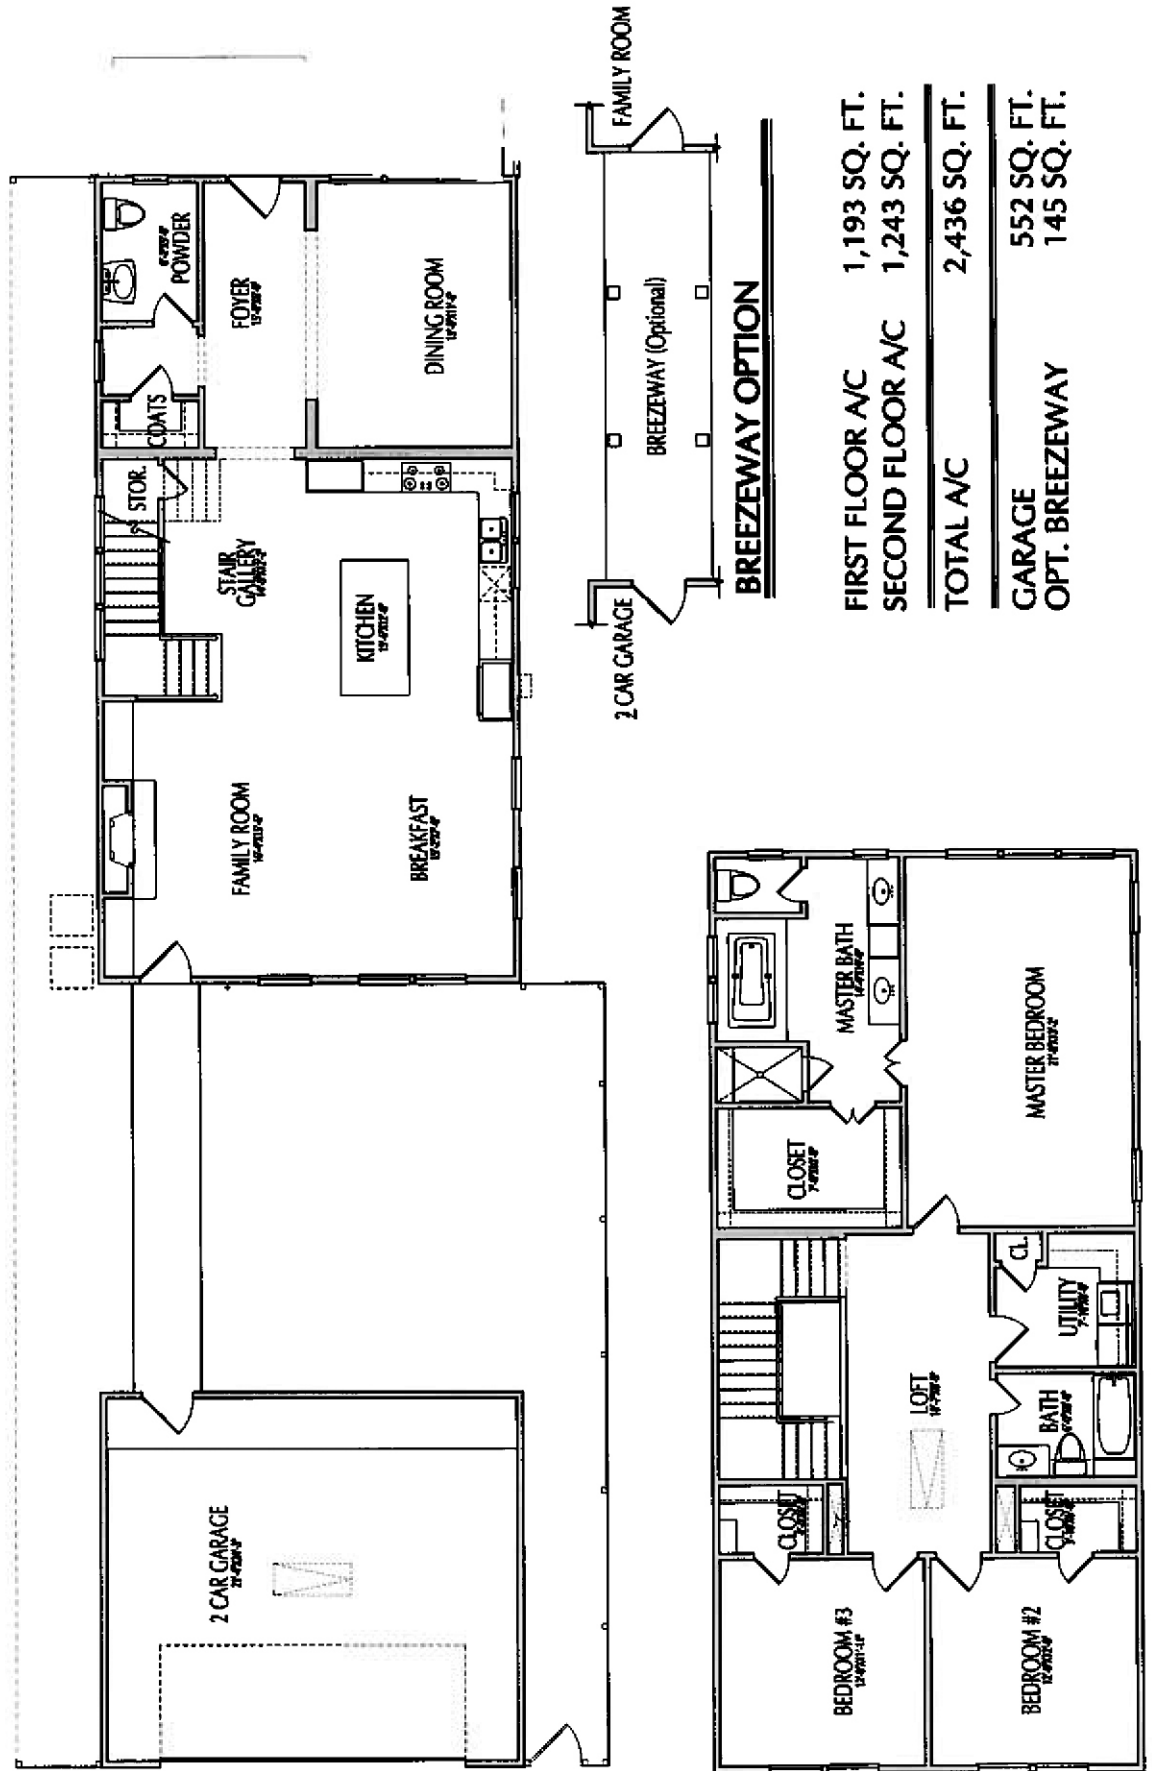

VILLAGE HOMES

www.homesofcharacter.com

3328 Hamilton Avenue

- New French country home in the Lower Monticello neighborhood
- Offers timeless charm with modern innovation and convenience
- Walking distance from museums, restaurants, shops and commerce
- 2,436 sq. ft. of living space with 3 bedrooms & 2.5 bathrooms
- Open kitchen and family room perfect for entertaining
- Large closets and storage spaces in every room
- Perfect for young families and empty nesters

For more information about this beautiful Village Home
Call Janet Bishop
817.233.0761

Hamilton Hampton Plan

FIRST FLOOR A/C	1,193 SQ. FT.
SECOND FLOOR A/C	1,243 SQ. FT.
TOTAL A/C	2,436 SQ. FT.
GARAGE	552 SQ. FT.
OPT. BREEZEWAY	145 SQ. FT.