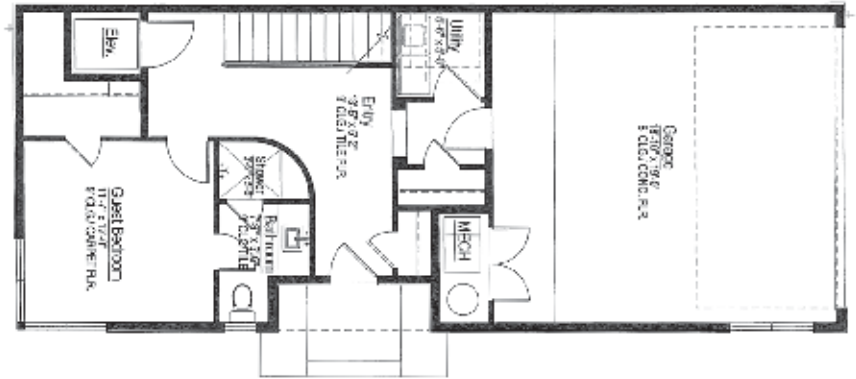

HILLTOP

ONCE YOU HAVE EXPERIENCED LIFE ON THE HILLTOP, YOU WILL NEVER VIEW THINGS THE SAME WAY.

UNIT D

- 2 Bed/2.5 Bath
- Study off Master
- Spacious Master bath and closet
- Downtown-facing deck off living room
- Rooftop terrace with elevator options
- Stainless steel state-of-the-art appliances and designer tile throughout all bathrooms

GROUND FLOOR PLAN

SECOND FLOOR PLAN

THIRD FLOOR PLAN

FOURTH FLOOR PLAN