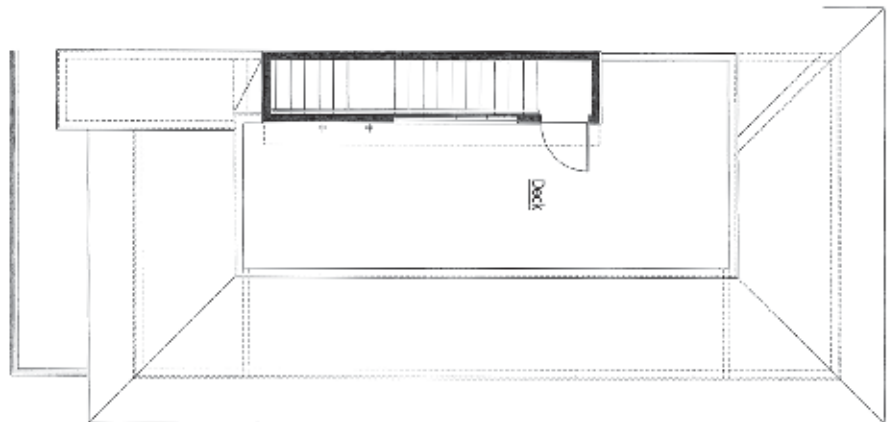

HILLTOP

ONCE YOU HAVE EXPERIENCED LIFE ON THE HILLTOP, YOU WILL NEVER VIEW THINGS THE SAME WAY.

UNIT D

- 2 Bed/2.5 Bath
- Study off Master
- Spacious Master bath and closet
- Downtown-facing deck off living room
- Rooftop terrace with elevator options
- Stainless steel state-of-the-art appliances and designer tile throughout all bathrooms

GROUND FLOOR PLAN

SECOND FLOOR PLAN

THIRD FLOOR PLAN

FOURTH FLOOR PLAN