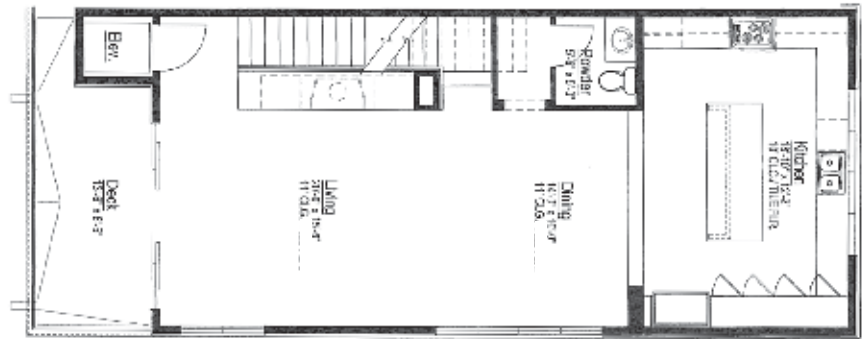

HILLTOP

ONCE YOU HAVE EXPERIENCED LIFE ON THE HILLTOP, YOU WILL NEVER VIEW THINGS THE SAME WAY.

UNIT D

- 2 Bed/2.5 Bath
- Study off Master
- Spacious Master bath and closet
- Downtown-facing deck off living room
- Rooftop terrace with elevator options
- Stainless steel state-of-the-art appliances and designer tile throughout all bathrooms

GROUND FLOOR PLAN

SECOND FLOOR PLAN

THIRD FLOOR PLAN

FOURTH FLOOR PLAN