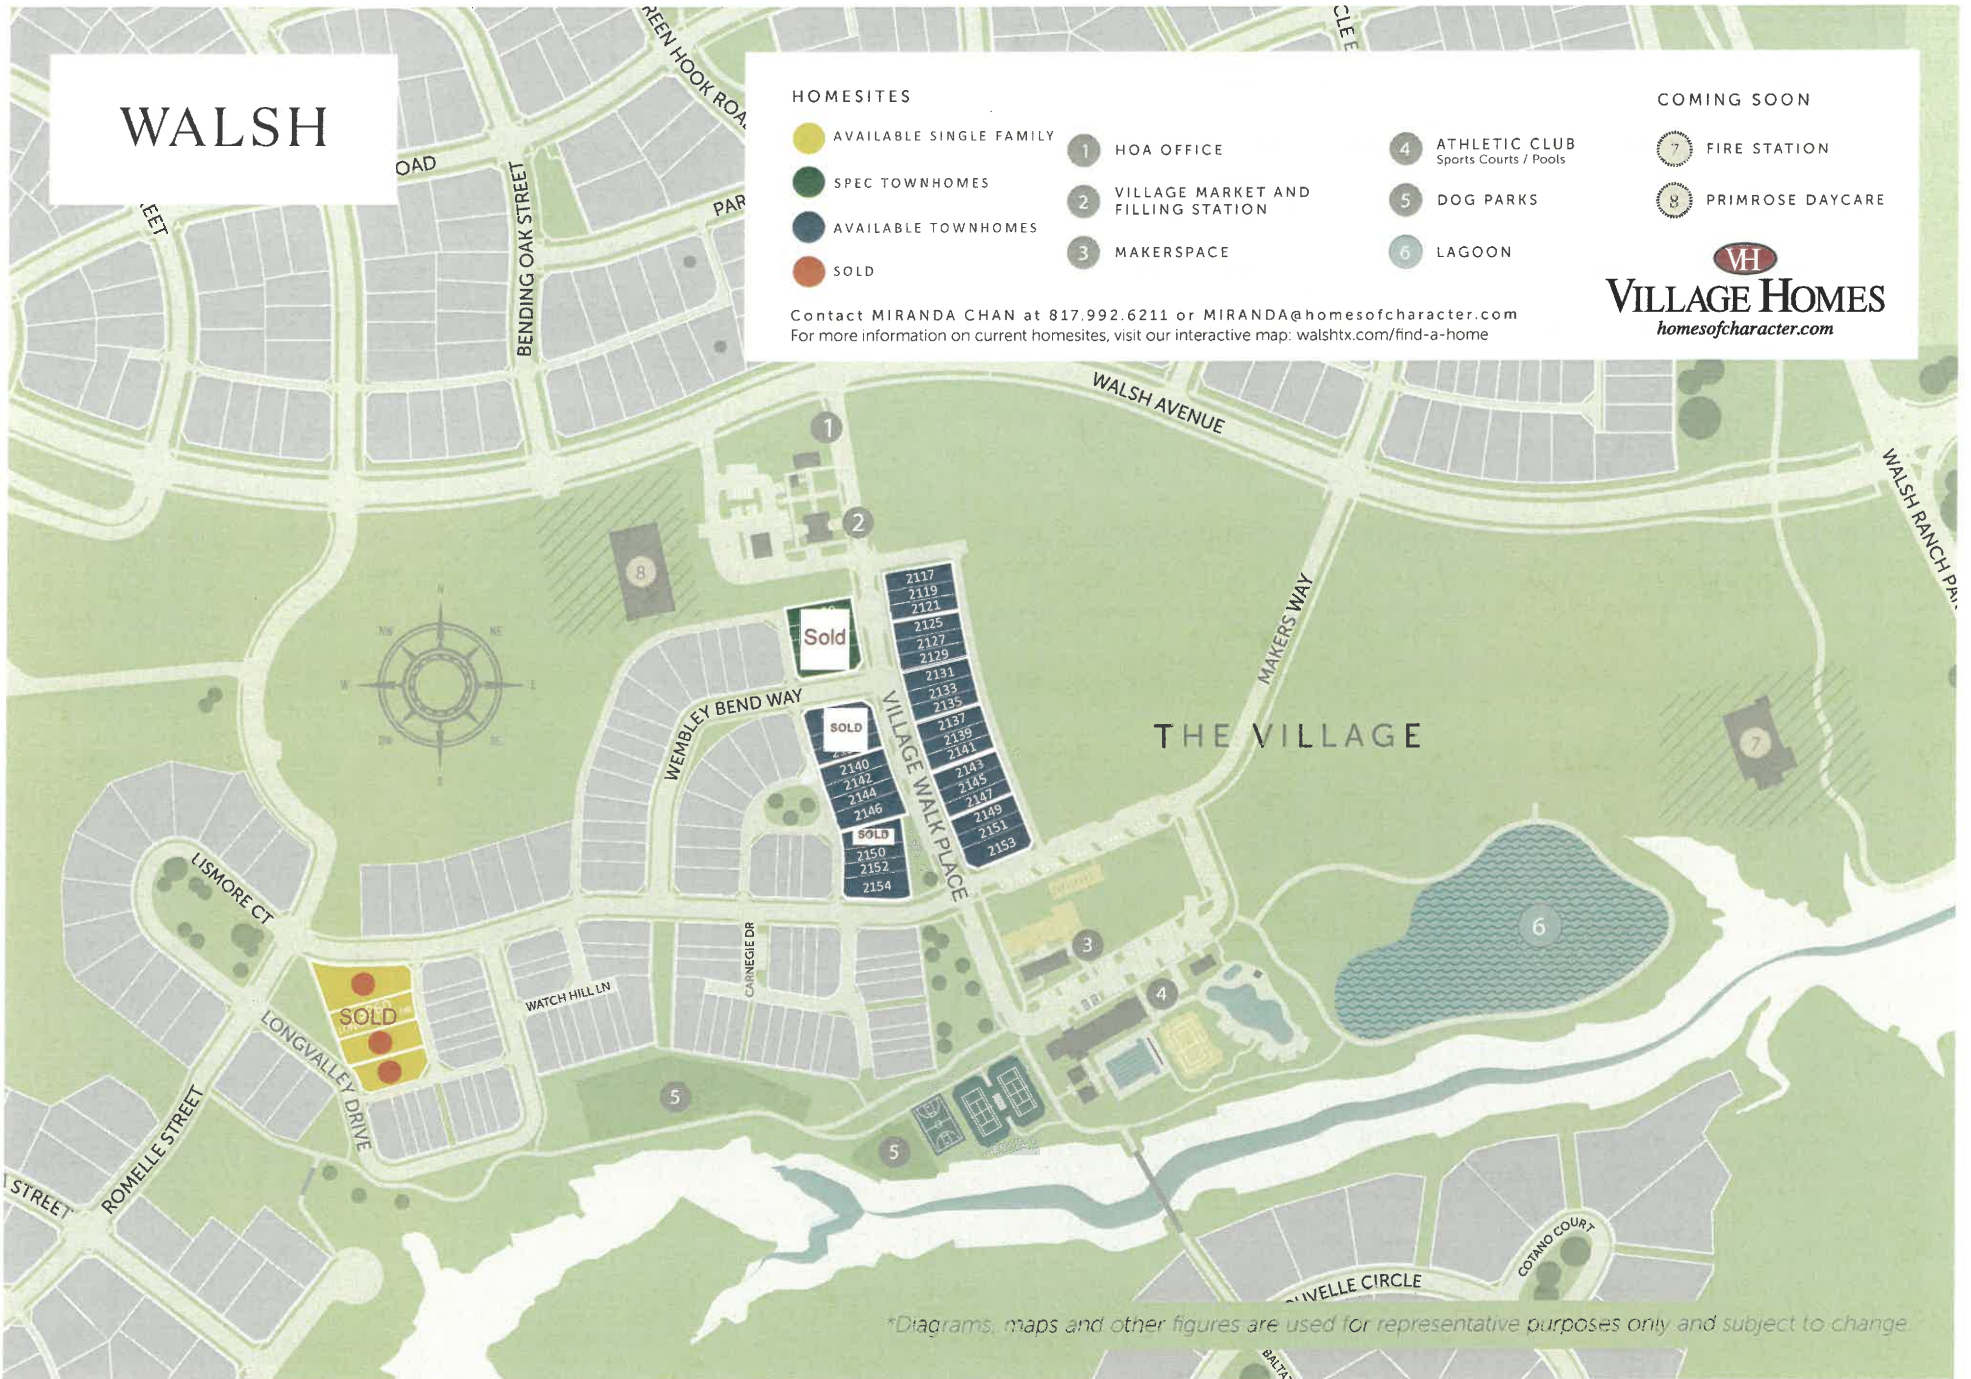

WALSH

HOMESITES

- AVAILABLE SINGLE FAMILY
- SPEC TOWNHOMES
- AVAILABLE TOWNHOMES
- SOLD

- 1 HOA OFFICE
- 2 VILLAGE MARKET AND FILLING STATION
- 3 MAKERSPACE

- 4 ATHLETIC CLUB
Sports Courts / Pools
- 5 DOG PARKS
- 6 LAGOON

COMING SOON

- 7 FIRE STATION
- 8 PRIMROSE DAYCARE

Contact MIRANDA CHAN at 817.992.6211 or MIRANDA@homesofcharacter.com
For more information on current homesites, visit our interactive map: walshtx.com/find-a-home

*Diagrams, maps and other figures are used for representative purposes only and subject to change