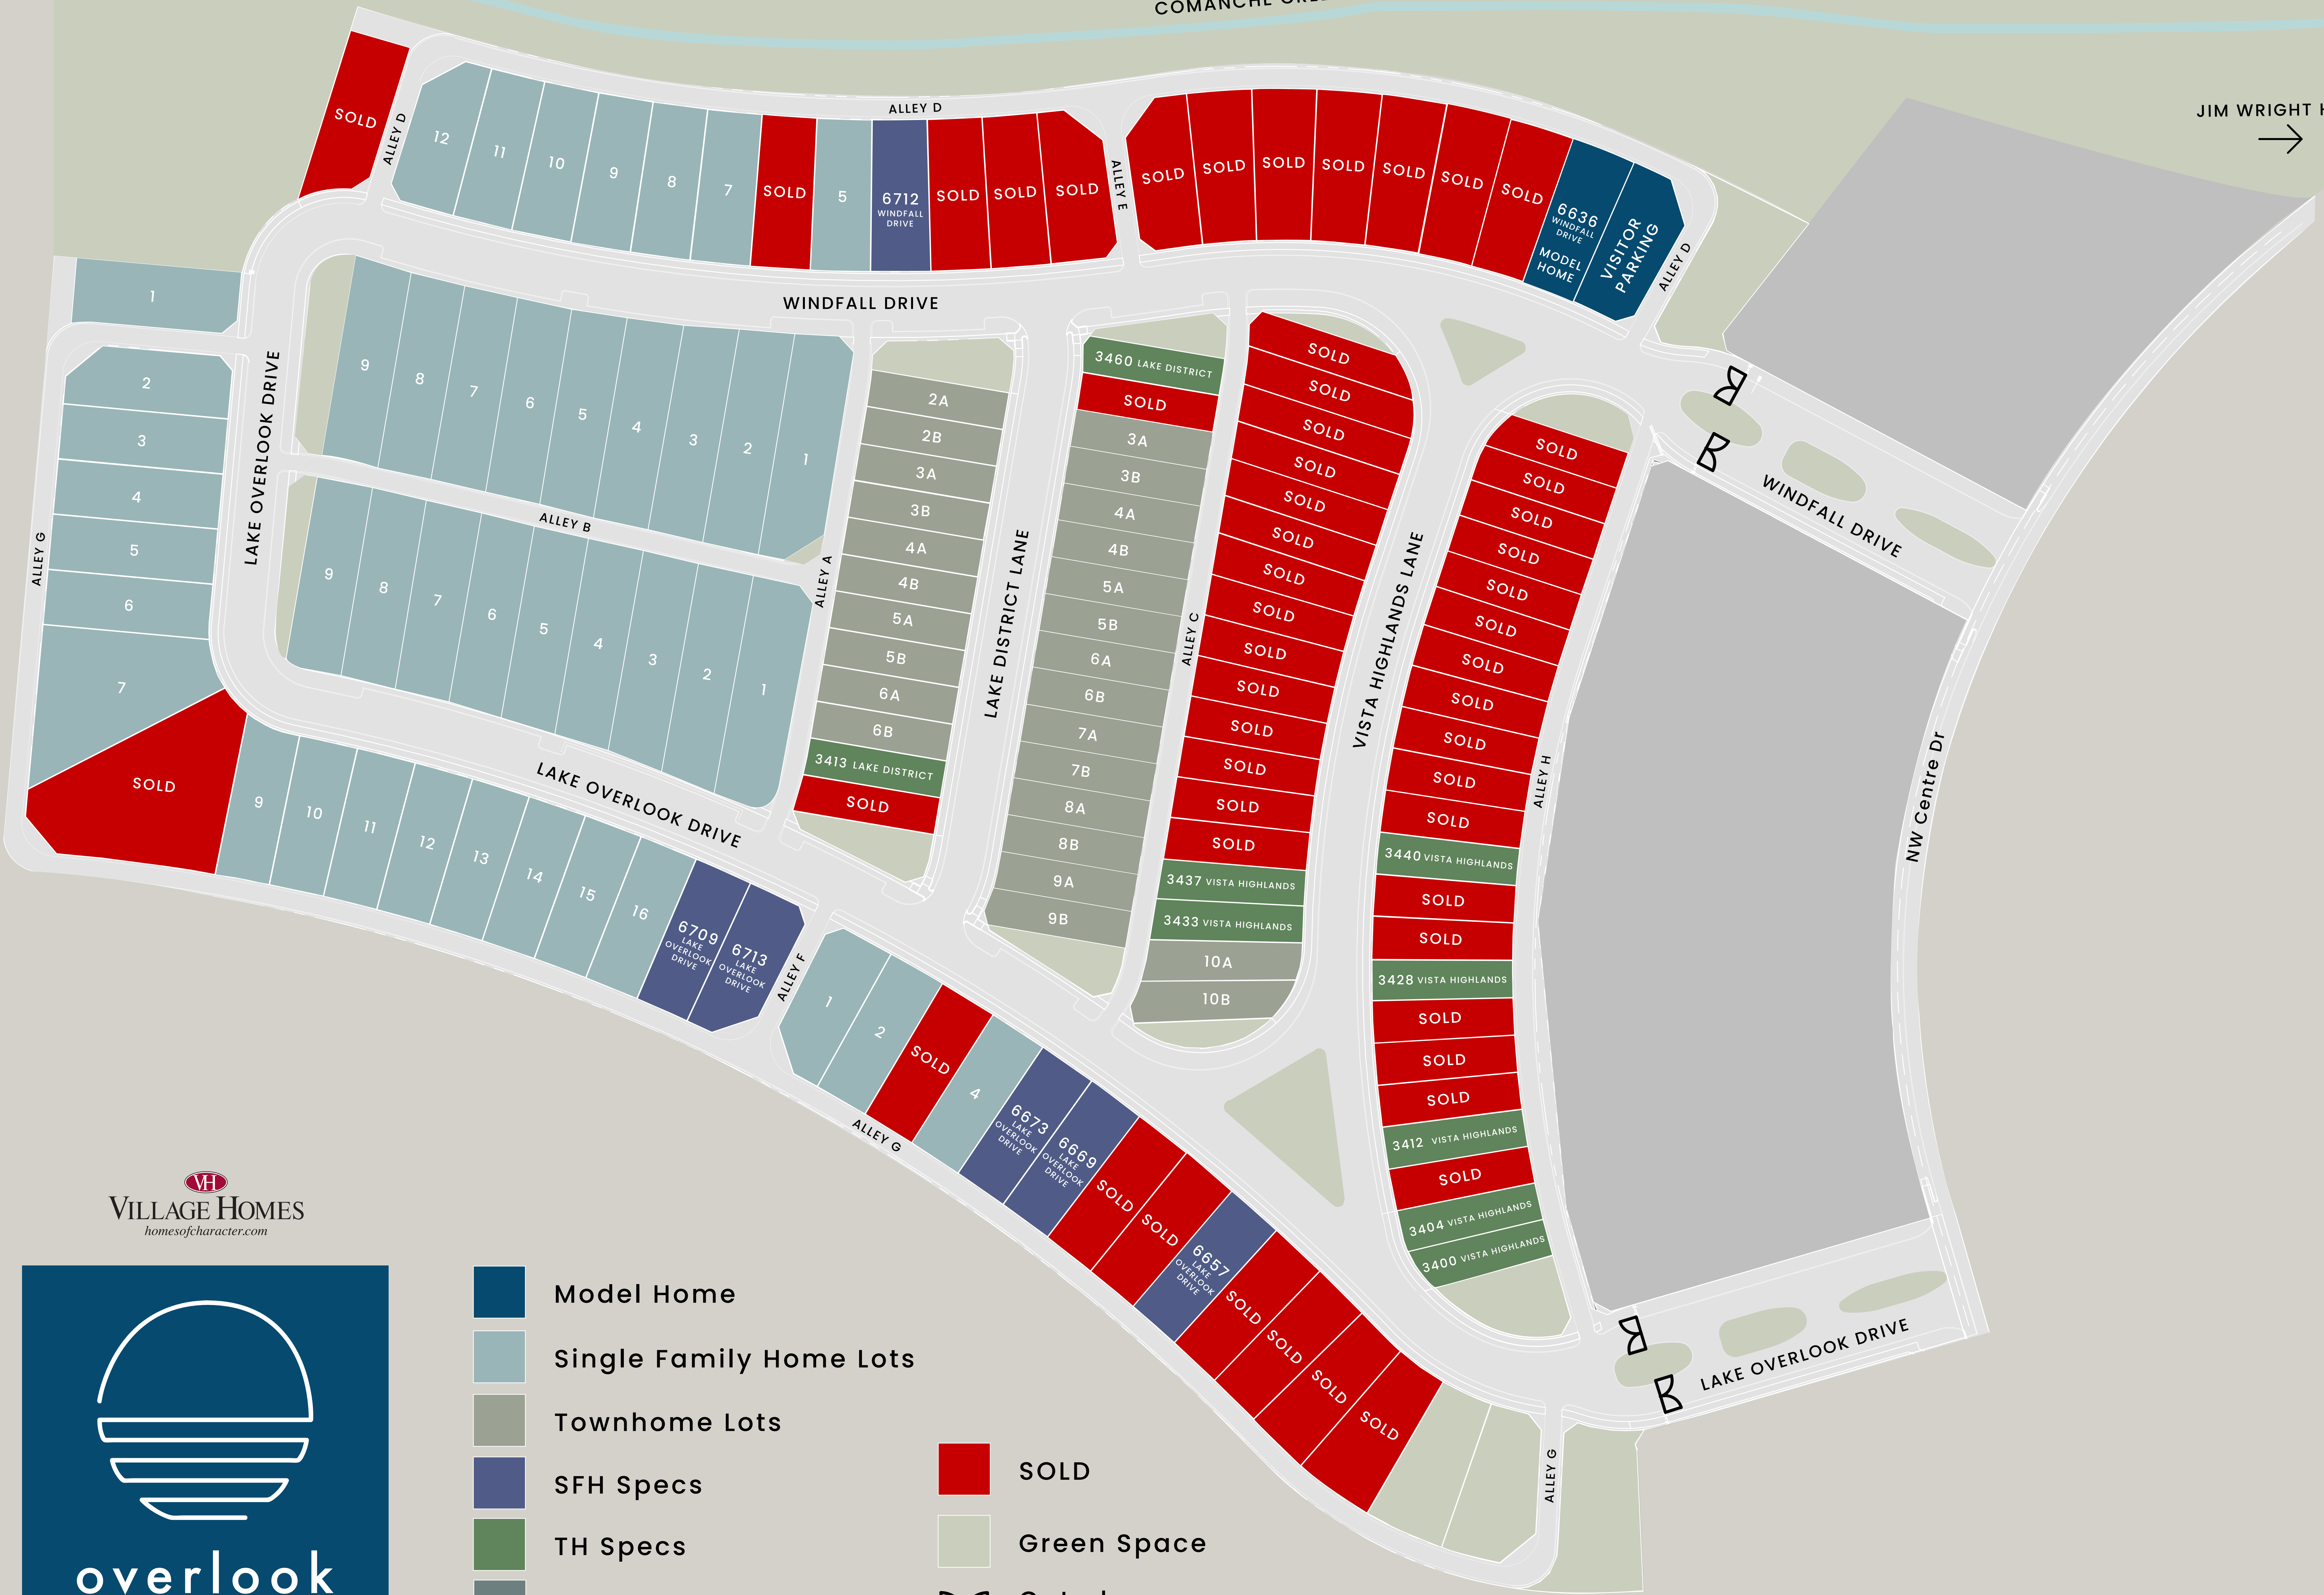

COMANCHE CREEK

JIM WRIGHT HWY

VH
VILLAGE HOMES
 homesofcharacter.com

- Model Home
- Single Family Home Lots
- Townhome Lots
- SFH Specs
- TH Specs
- Future Development
- SOLD
- Green Space
- Gated

NW LOOP 820