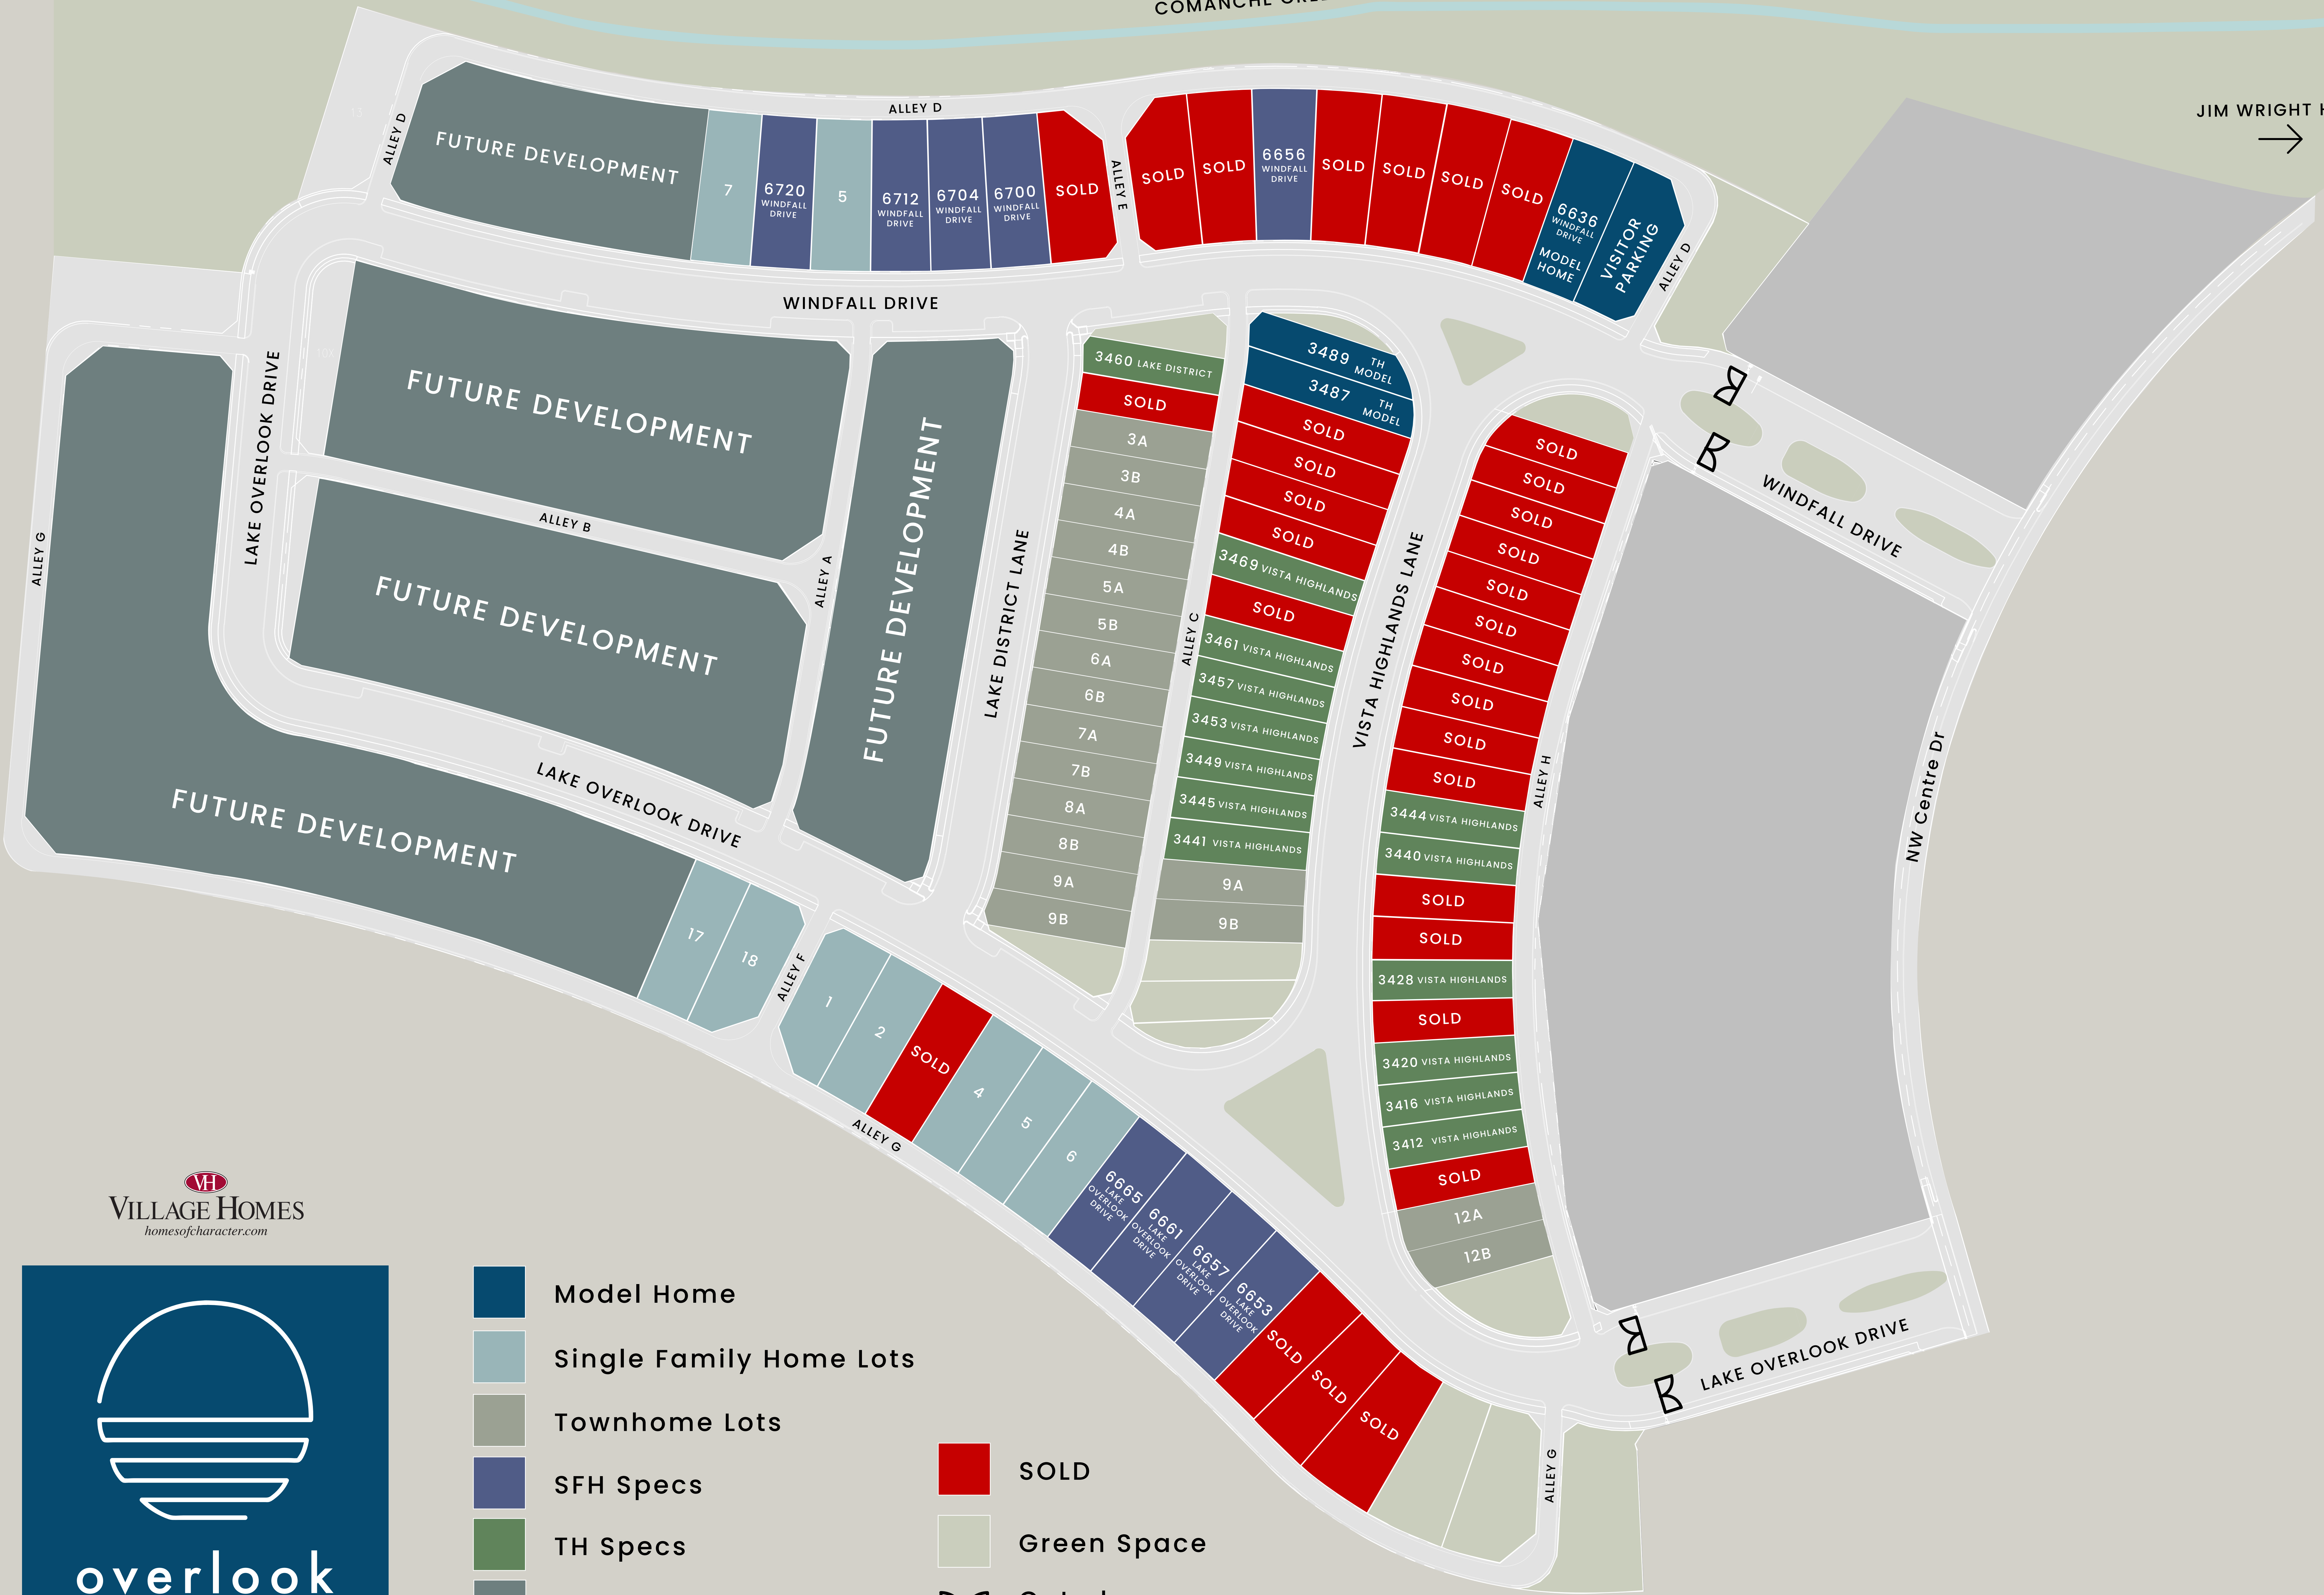

COMANCHE CREEK

JIM WRIGHT HWY

VILLAGE HOMES
homesofcharacter.com

- Model Home
- Single Family Home Lots
- Townhome Lots
- SFH Specs
- TH Specs
- Future Development
- SOLD
- Green Space
- Gated

NW LOOP 820