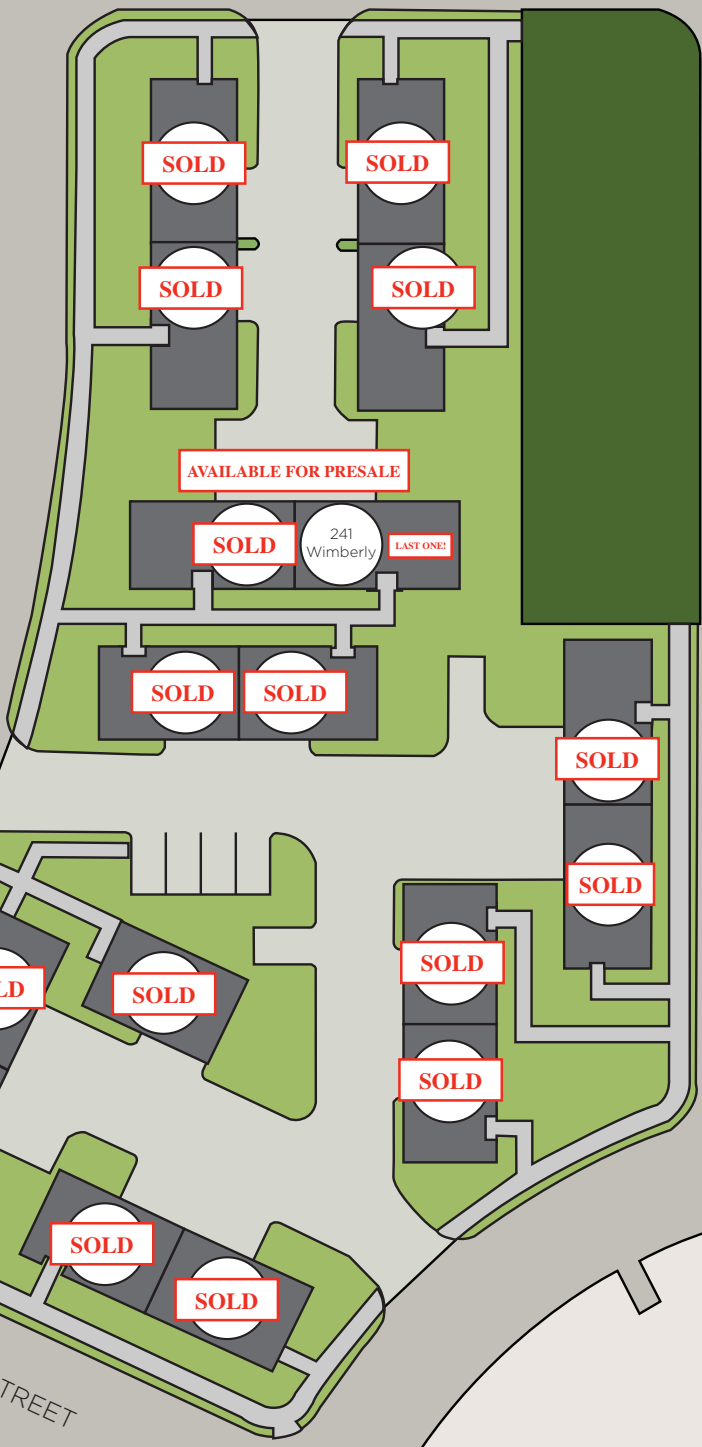

WEISENBERGER STREET

CARROLL AVE/ MONTGOMERY PLAZA

UNIVERSITY DRIVE

CURRIE STREET

WIMBERLY STREET

WINGATE STREET

WEST 7TH STREET

FEATURES

- 3/3.5/2 car attached
- Rooftop decks
- Tankless hot water
- Bedroom on 1st level
- Walk to W. 7th; Montgomery Plaza for gym, restaurants, shopping, movie theater, etc.

CONTACT MARGO PRESNALL AT
 615.419.8460 or at margo@homesofcharacter.com
 to schedule your tour today!