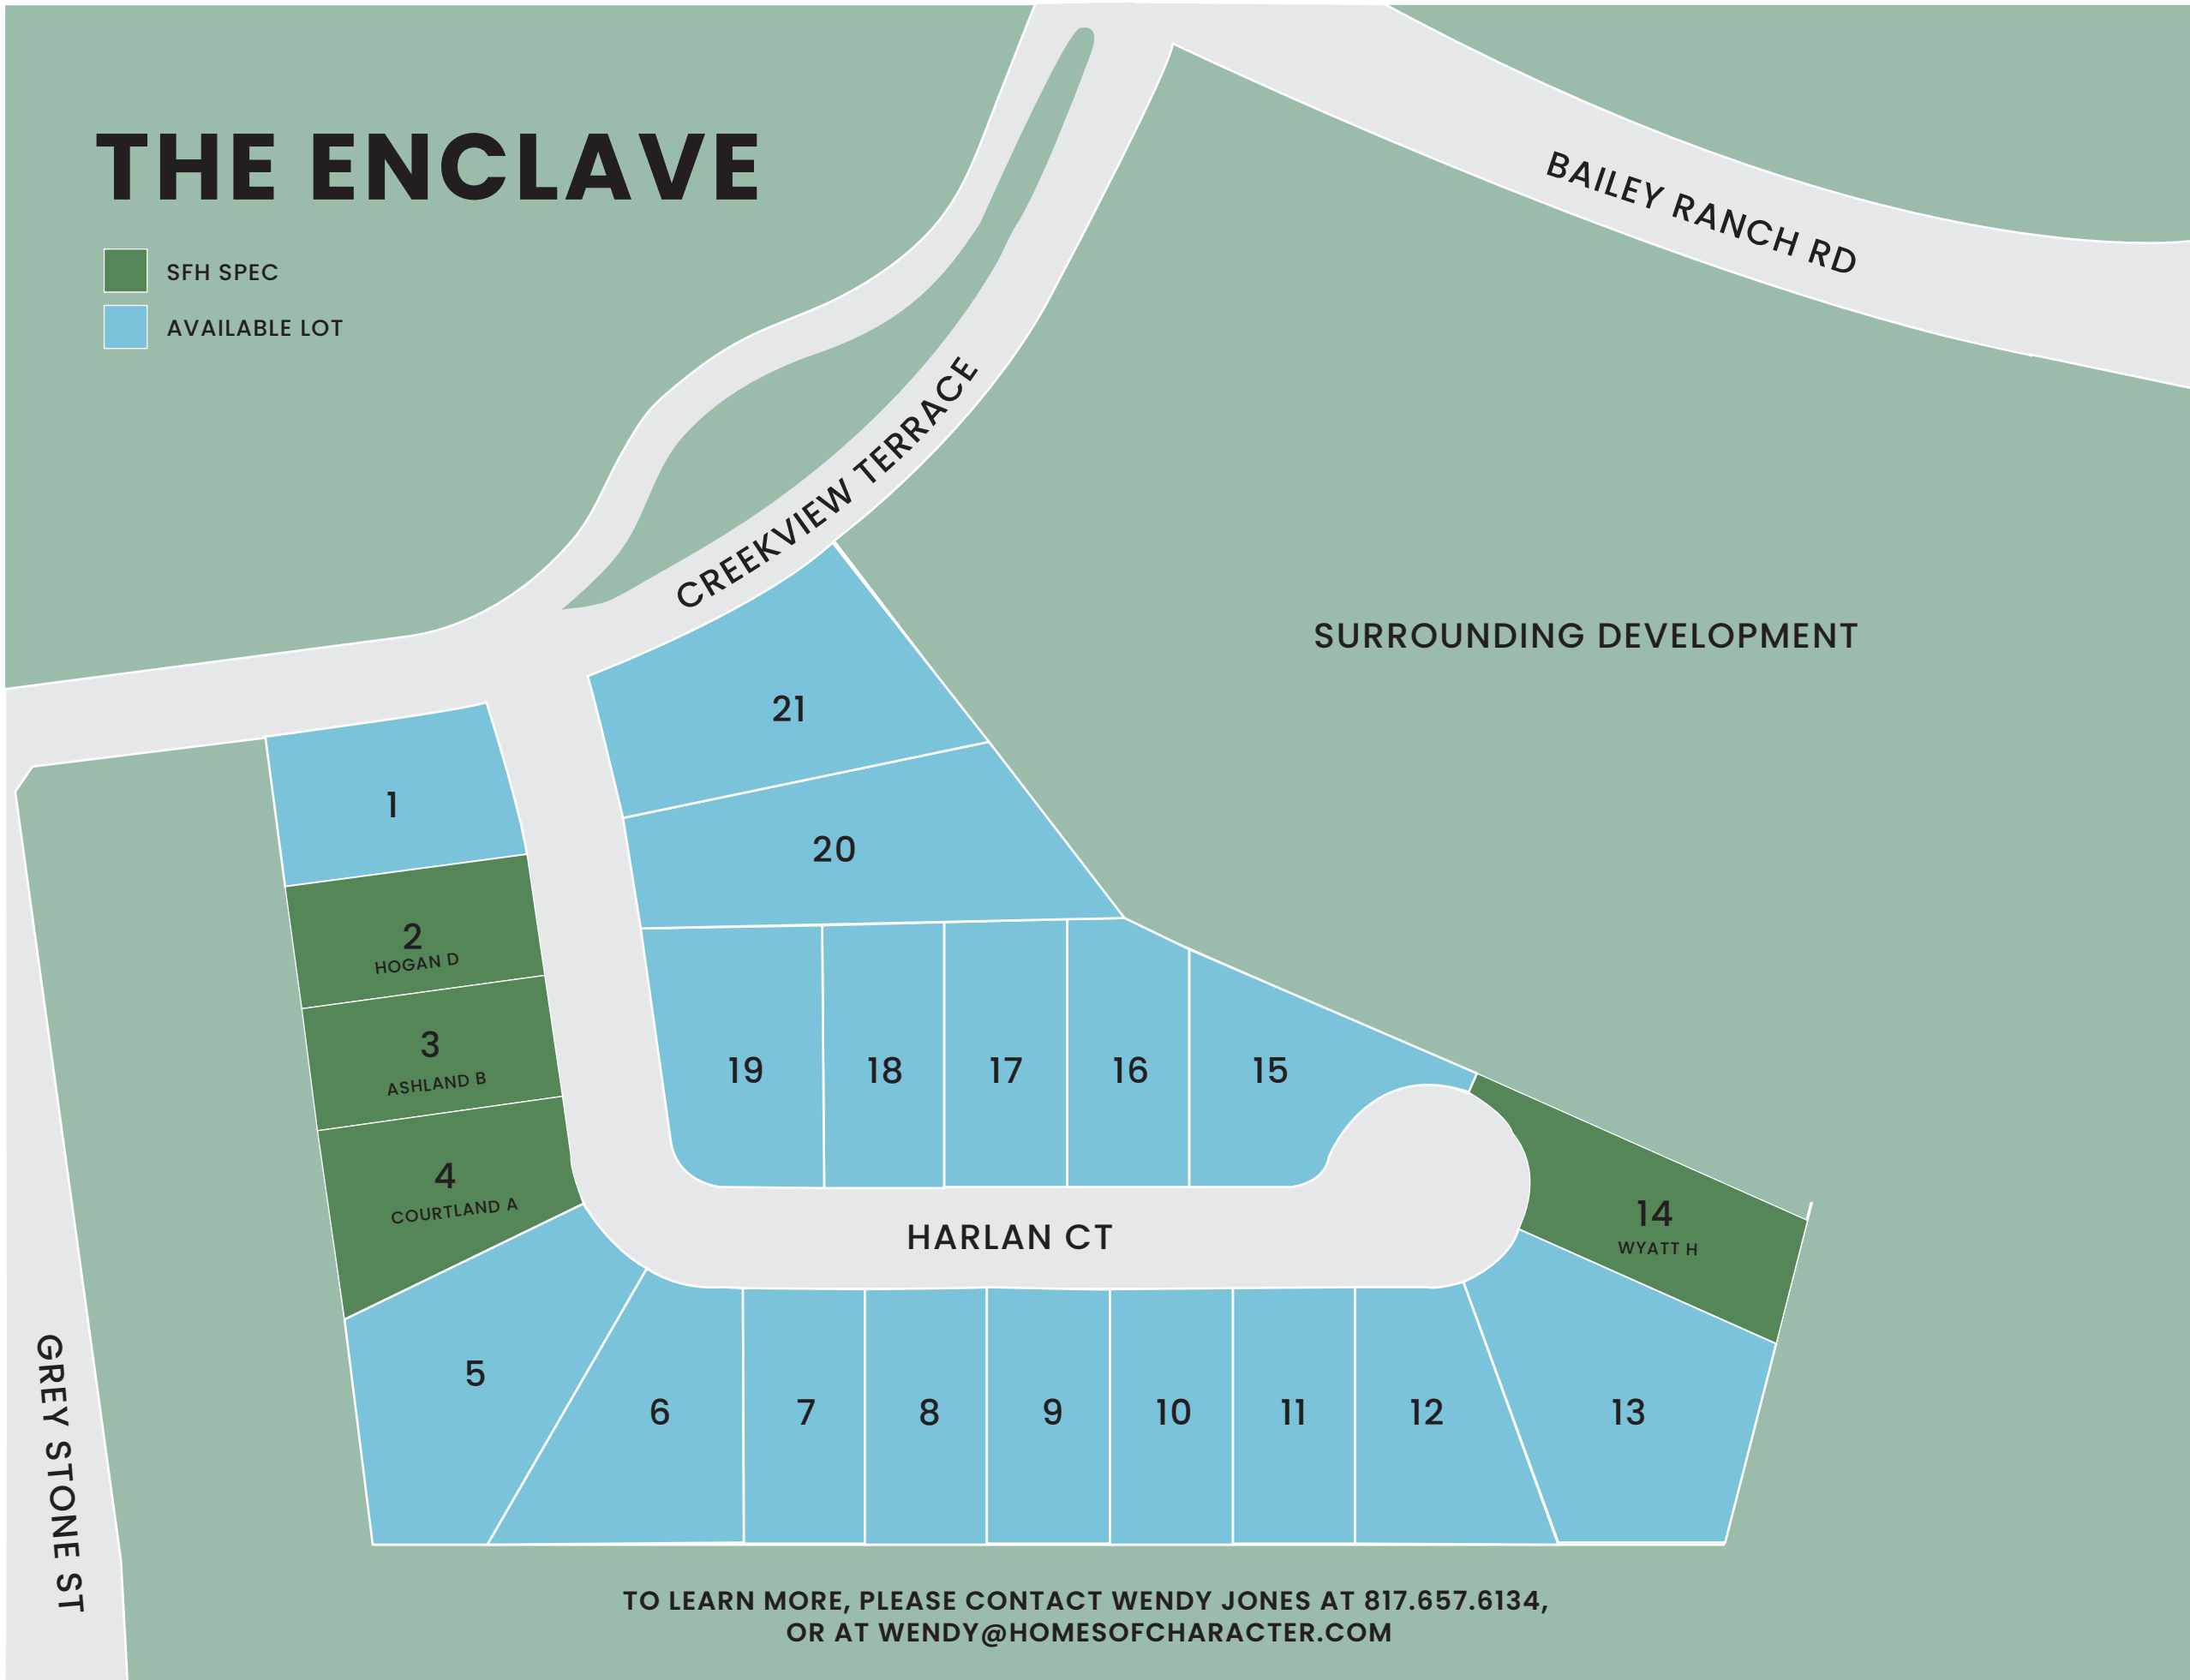

THE ENCLAVE

-  SFH SPEC
-  AVAILABLE LOT

TO LEARN MORE, PLEASE CONTACT WENDY JONES AT 817.657.6134,
OR AT WENDY@HOMESOFCHARACTER.COM