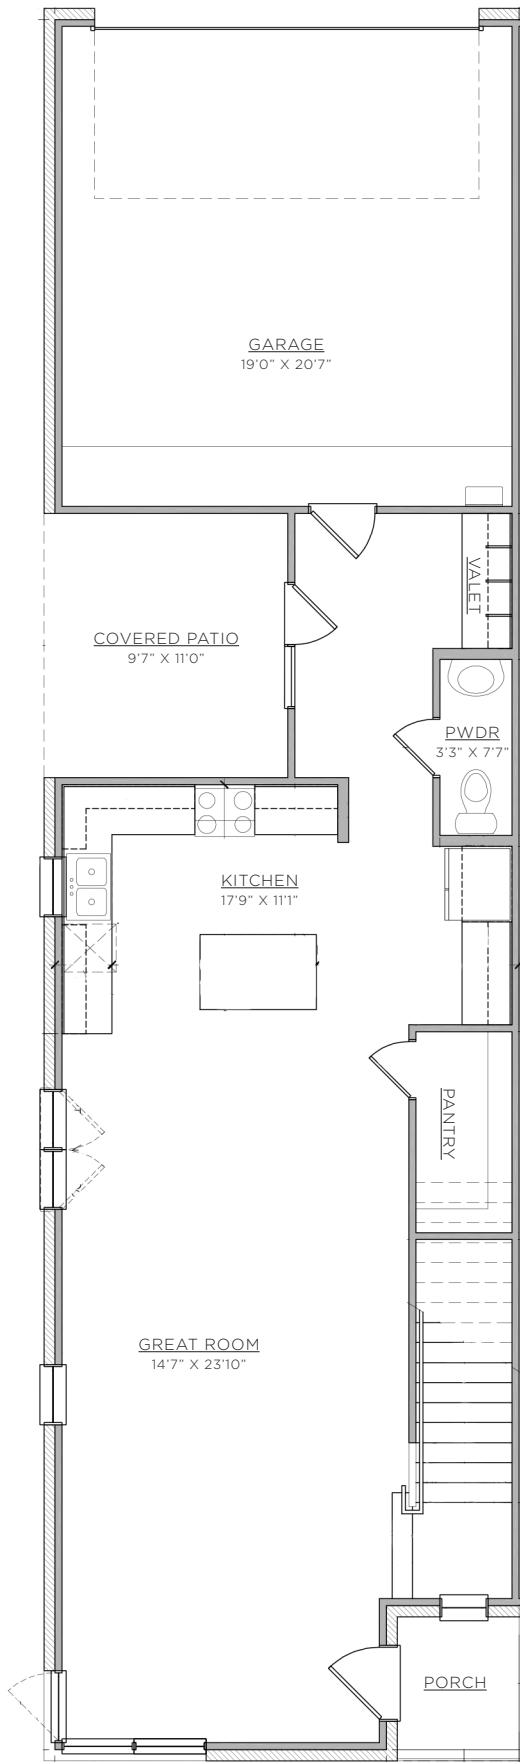

Main Floor

Upper Floor

Square Footage Totals

Main Floor	894
Upper Floor	1,342
Total Living A/C	2,236