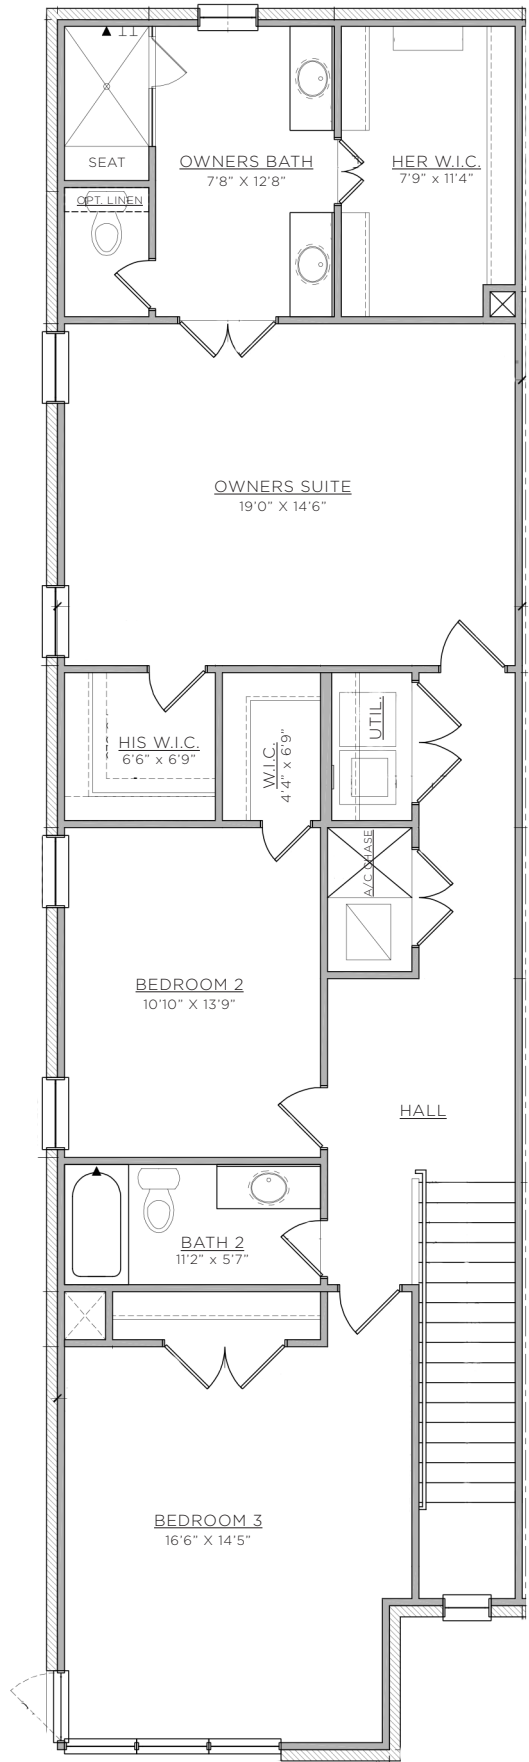

Upper Floor

Square Footage Totals

Main Floor	894
Upper Floor	1,342
Total Living A/C	2,236