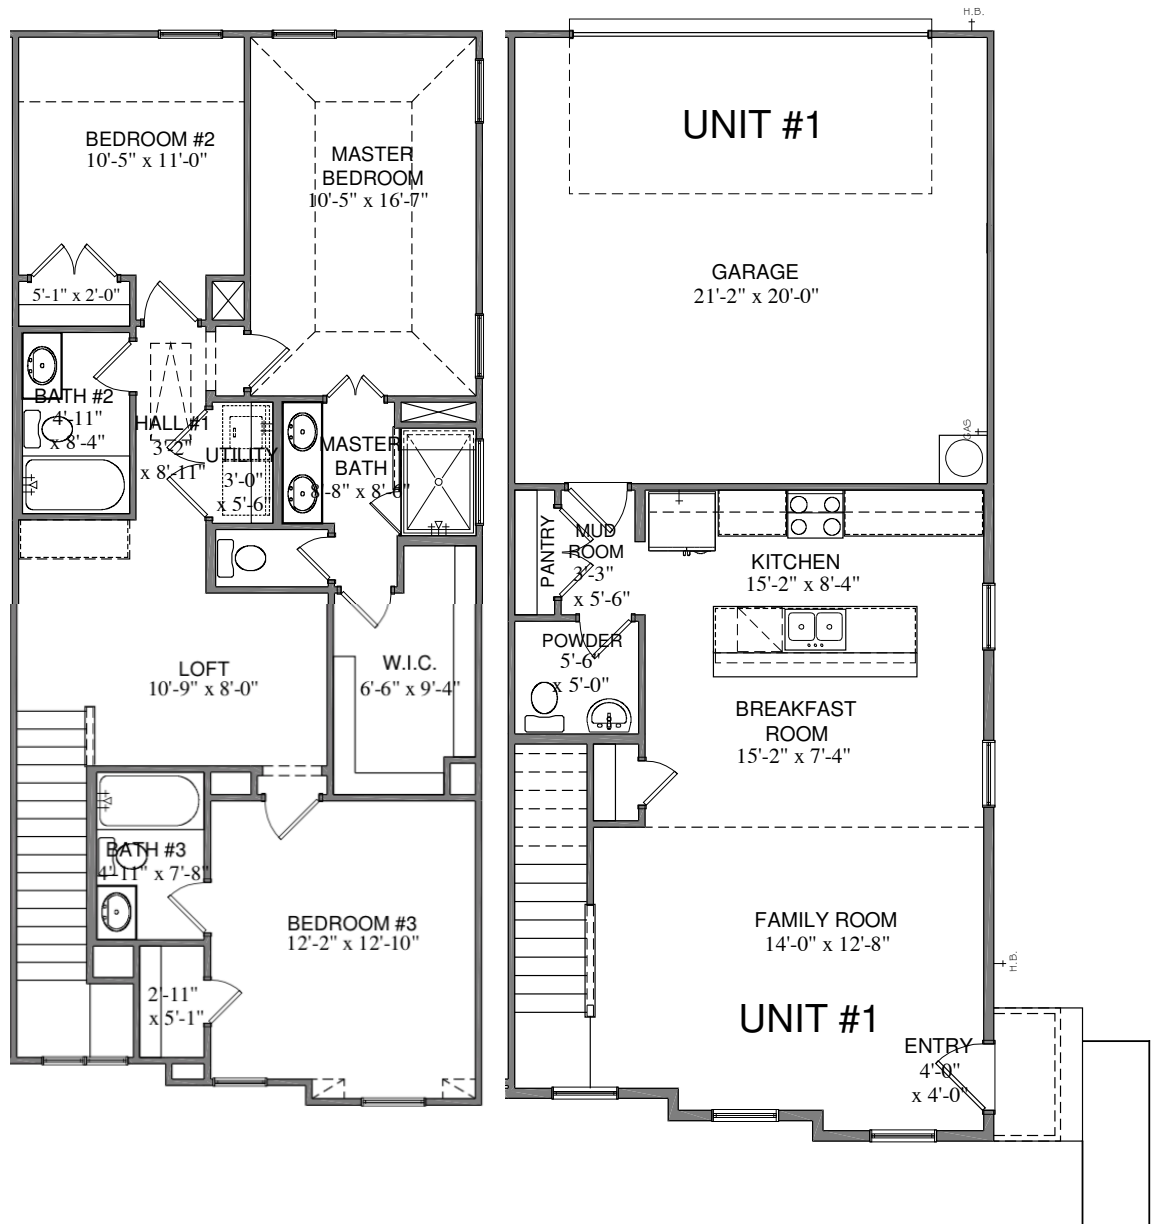

3485 VISTA HIGHLANDS DR, UNIT 1 | DELANEY

SQUARE FOOTAGE TOTALS

UNIT #1

628	1ST FLOOR
1044	2ND FLOOR
24	COVERED FLATWORK
446	GARAGE
1632	TOTAL A/C

All plans and elevations are subject to change without prior notice. All Village Homes floor plans & elevations are copyrighted. Village Homes will enforce copyright laws to their fullest extent. All plan numbers are approximations of square footage and may vary with alternate elevations.