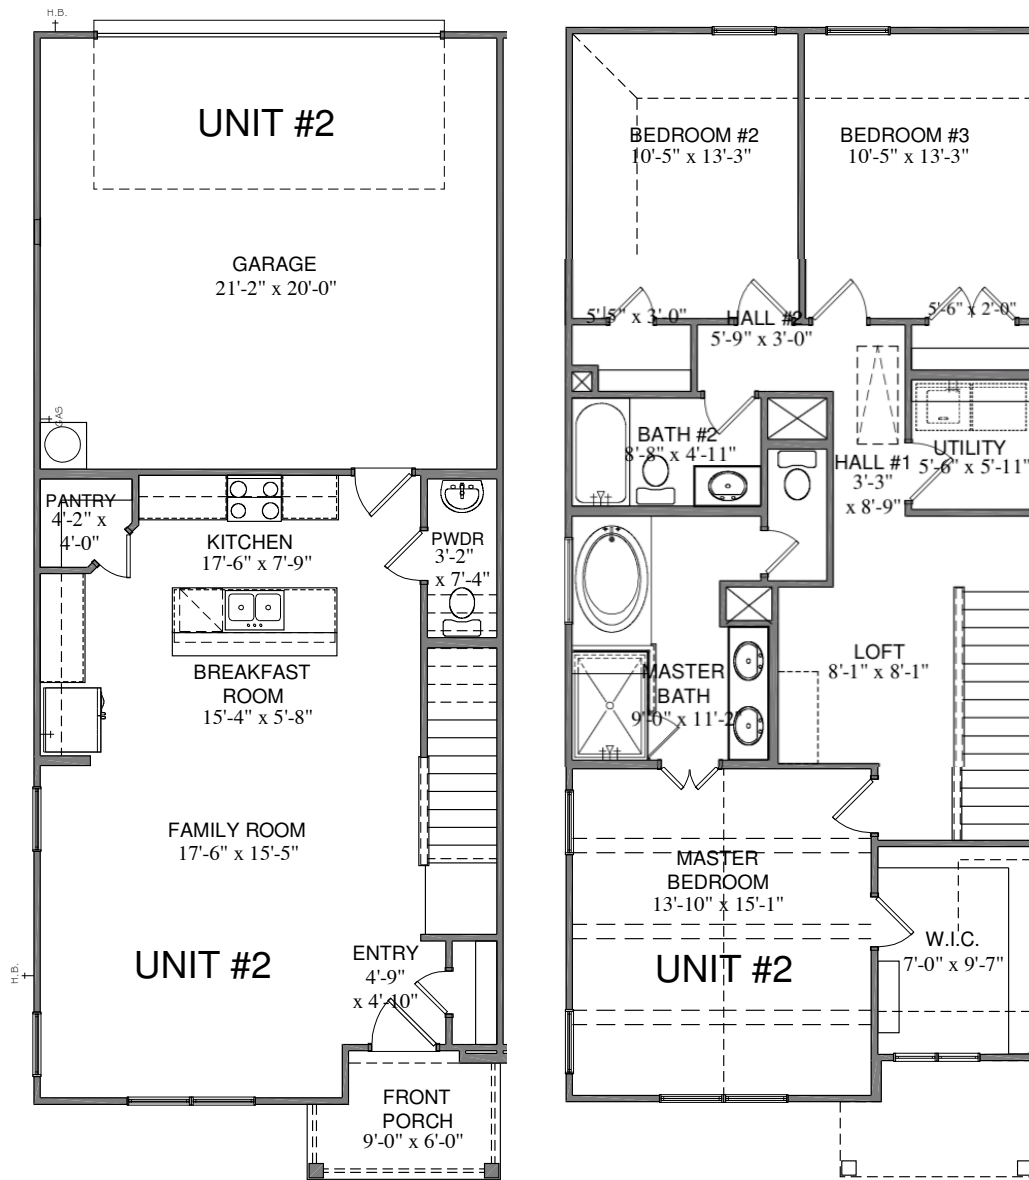

## SQUARE FOOTAGE TOTALS

UNIT #2	
630	1ST FLOOR
1039	2ND FLOOR
49	COVERED PORCHES
446	GARAGE
1669	TOTAL A/C

All plans and elevations are subject to change without prior notice. All Village Homes floor plans & elevations are copyrighted. Village Homes will enforce copyright laws to their fullest extent. All plan numbers are approximations of square footage and may vary with alternate elevations.