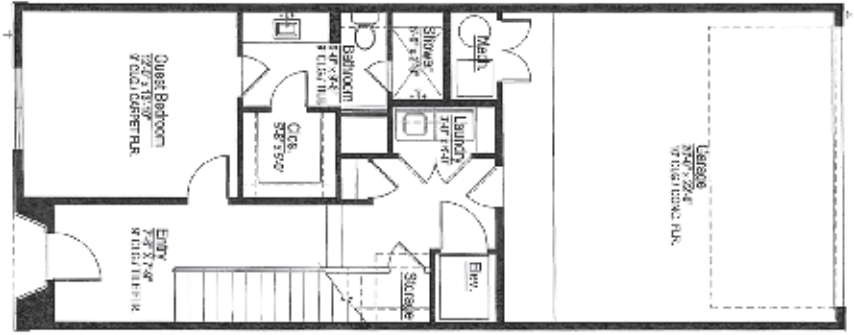

HILLTOP

ONCE YOU HAVE EXPERIENCED LIFE ON THE HILLTOP, YOU WILL NEVER VIEW THINGS THE SAME WAY.

UNIT C

- 2 Beds/2.5 Bath
- Study with attached bath
- Large Master Suite and Bath with ample storage and vanity space
- Downtown-facing deck off the living room
- Rooftop terrace
- *2 units available
- Elevator Options

GROUND FLOOR PLAN

SECOND FLOOR PLAN

THIRD FLOOR PLAN

FOURTH FLOOR PLAN