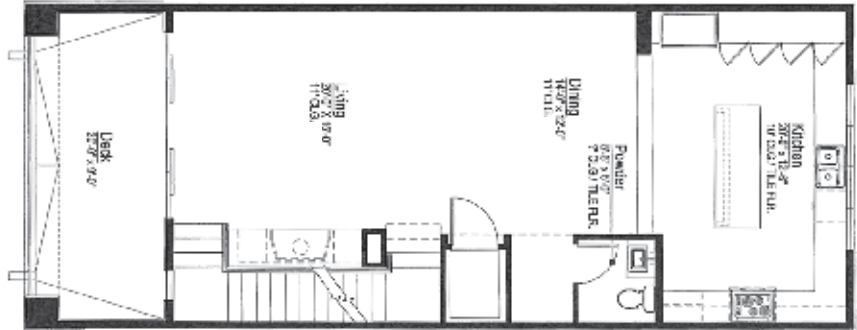

HILLTOP

ONCE YOU HAVE EXPERIENCED LIFE ON THE HILLTOP, YOU WILL NEVER VIEW THINGS THE SAME WAY.

UNIT C

- 2 Beds/2.5 Bath
- Study with attached bath
- Large Master Suite and Bath with ample storage and vanity space
- Downtown-facing deck off the living room
- Rooftop terrace
- *2 units available
- Elevator Options

GROUND FLOOR PLAN

SECOND FLOOR PLAN

THIRD FLOOR PLAN

FOURTH FLOOR PLAN